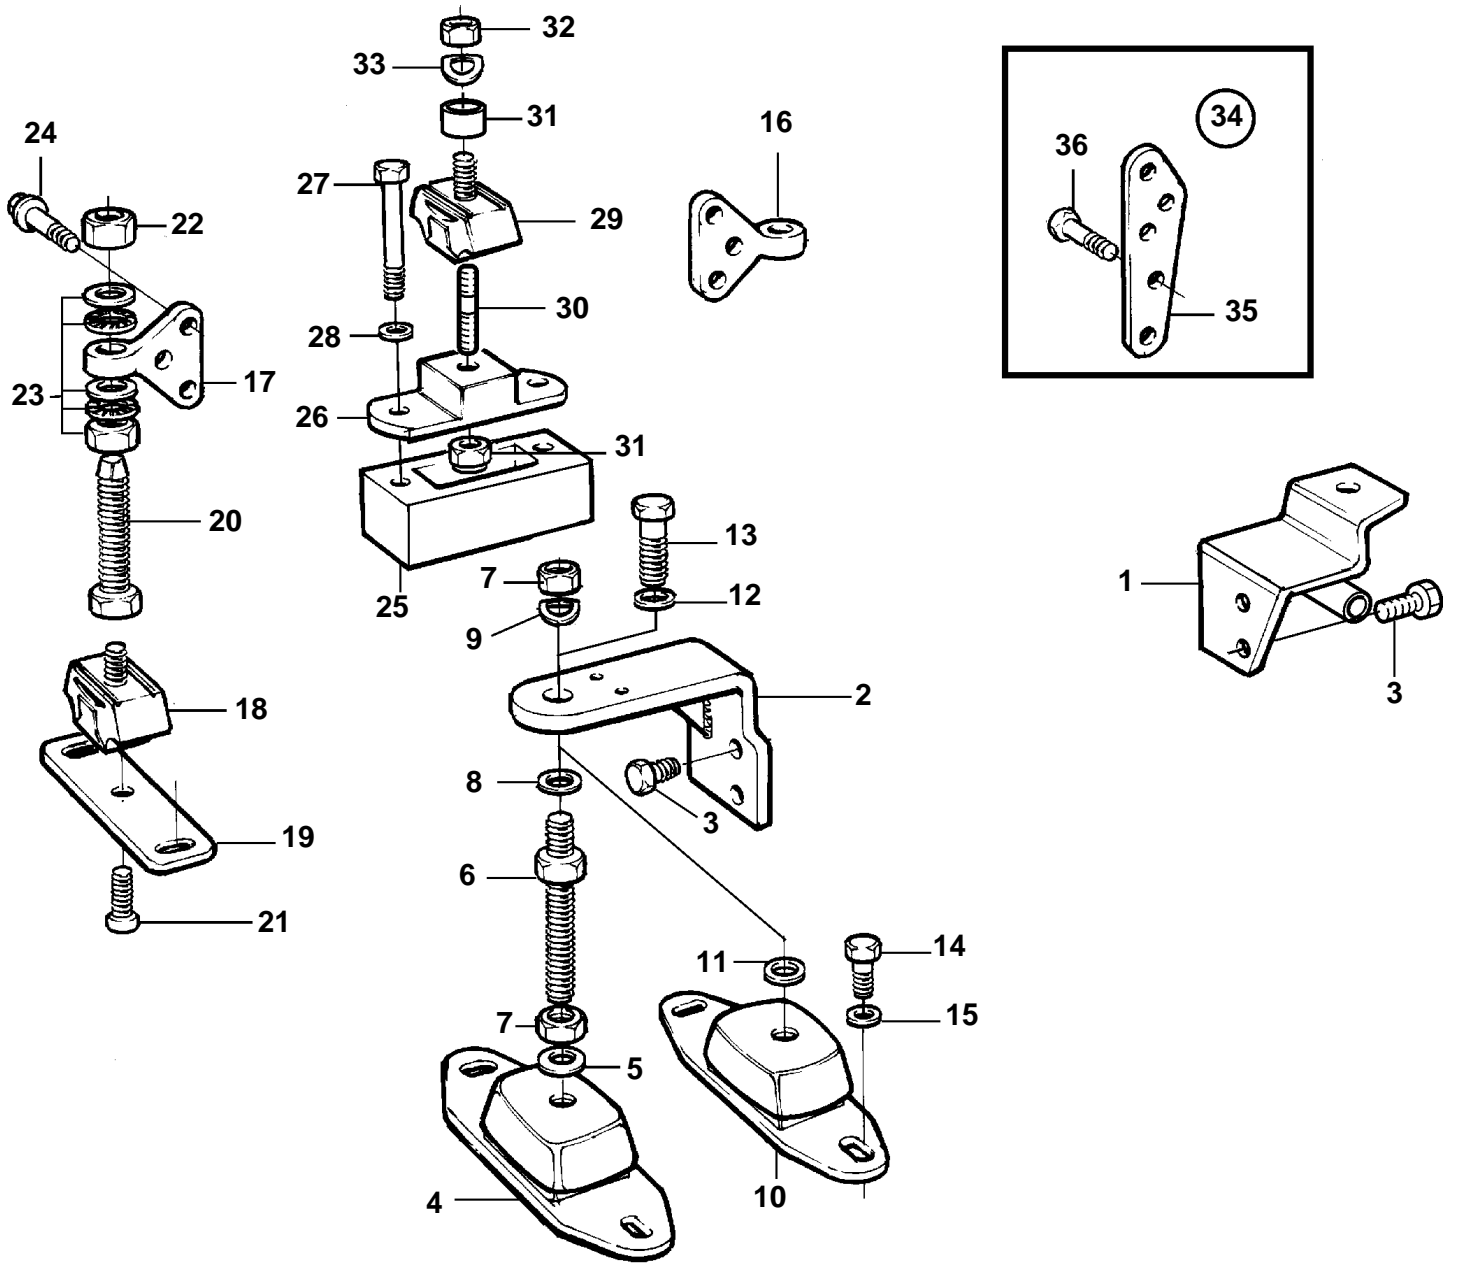

MD2020C, MD2020D

17693

MD2020C, MD2020D

REF	PART NO.	QTY	DESCRIPTION	NOTES
1	3580271	1	Engine bracket, front	P
2	3580114	1	Engine bracket, front	S.B
3	946329	4	Flange screw	(3580115)
10	856834	2	Rubber cushion	
11	955900	2	Washer	
12	941912	2	Spring washer	
13	959710	2	Screw	
14	963580	4	Screw	
15	976945	4	Washer	(960148)
25	852697	1	Intermediate section	
26	850338	1	Bracket	
27	963590	2	Screw	
28	853095	2	Washer	
29	850405	1	Rubber element	Replaced by 1pc rubber element 858455 and 1pc stud 924075.
	858455	1	Rubber element	
30	924075	1	Stud	
31	852554	1	Bushing	
32	971095	2	Nut	
33	941908	2	Spring washer	